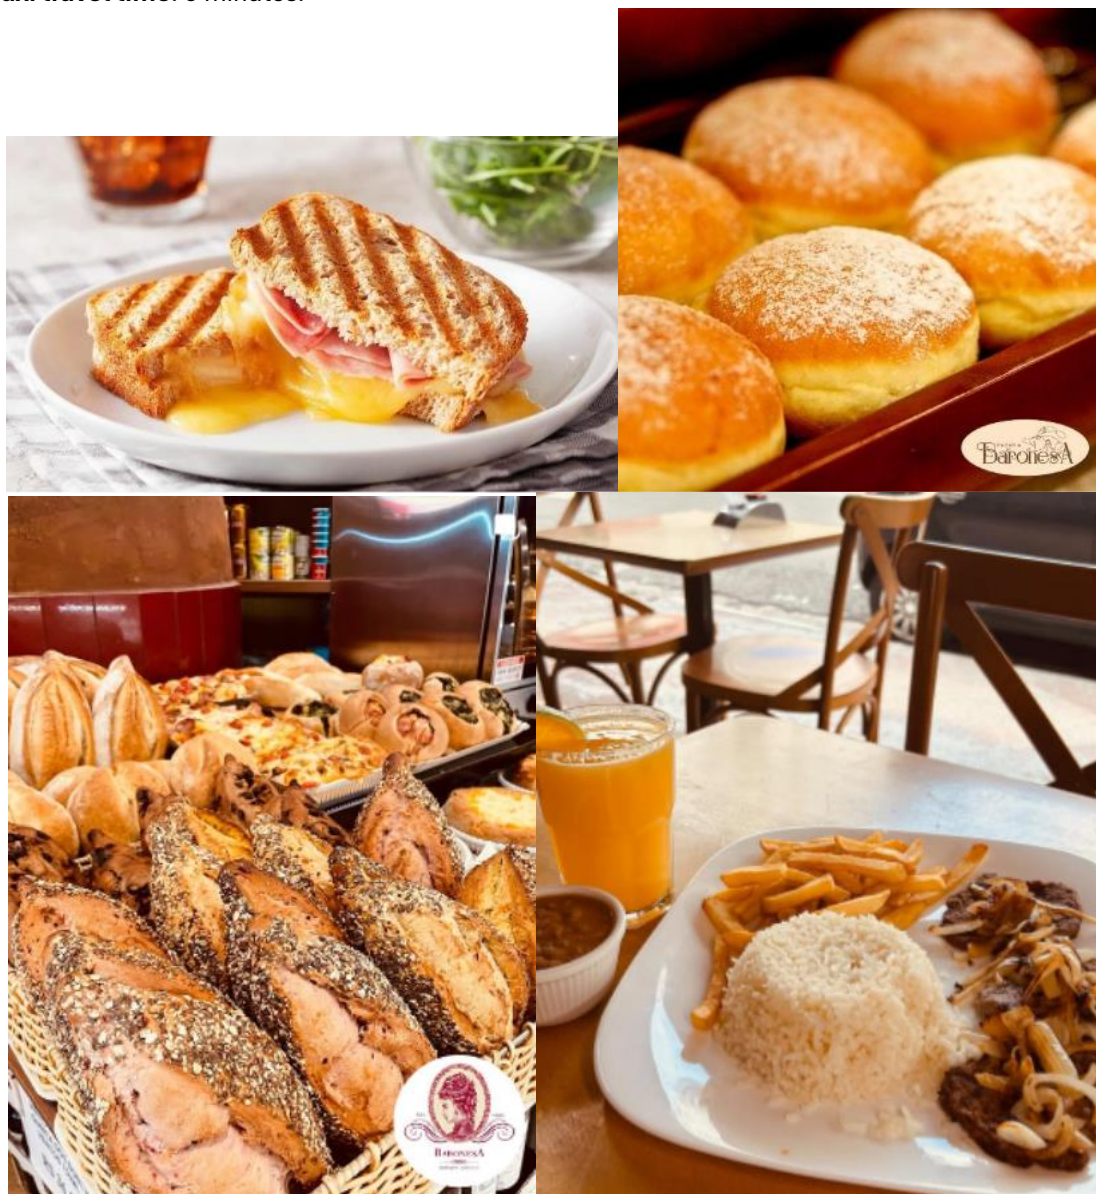

2.1.4 Padaria Baronesa

Address: Rua Dr. Albuquerque Lins, 1038 – Santa Cecília, São Paulo - SP, 01213-001.

Estimated meal cost: R$20 to R$40.00.

Distance from Fatec: 1,7 km.

Walking time: 22 minutes

Uber / 99 Taxi travel time: 9 minutes.