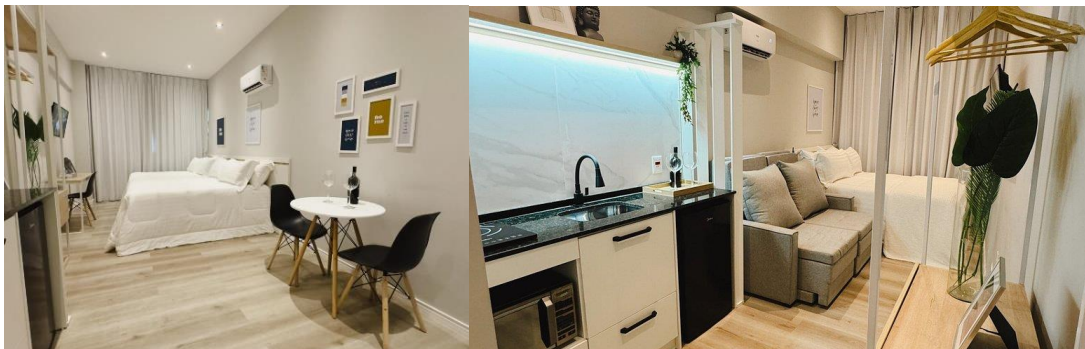

Estimated daily rate: R\$ 145.00 to R\$ 208.00 per night.

Distance from Fatec: 5 km.

Uber / 99 Taxi travel time: 26 minutes.

Search source: <<https://www.booking.com>>. Access in 12/02/2025.

1.1.5 Imagina Hostel - Consolação