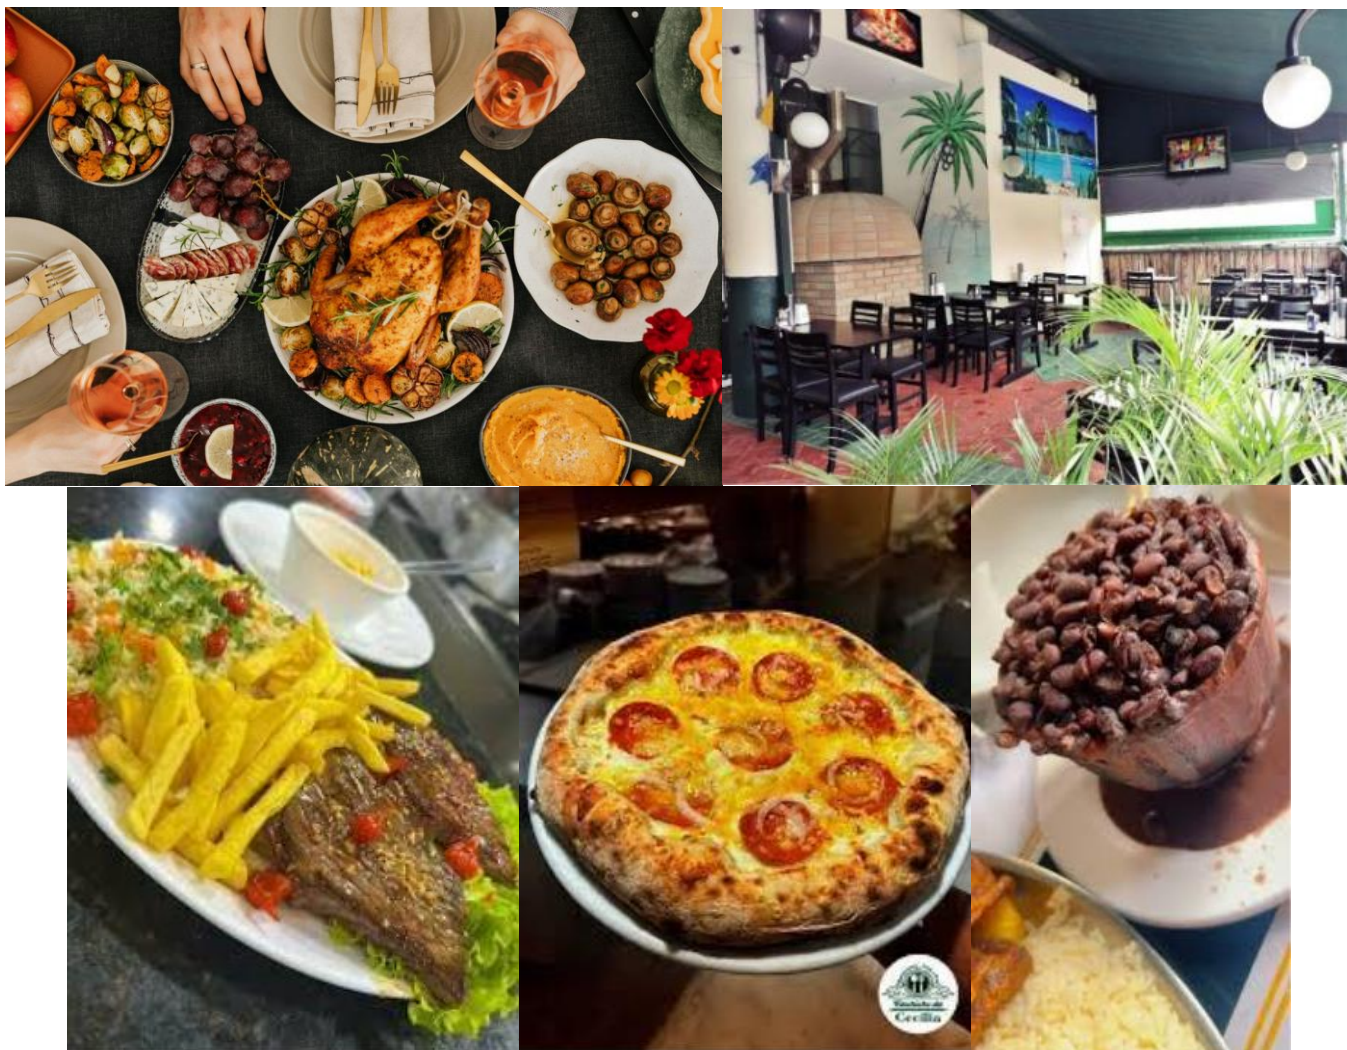

2.1.6 Cantinho da Cecília

Address: Rua Dona Veridiana, 14 – Vila Buarque, São Paulo - SP, 01238-010

Estimated meal cost: R$30 to R$50.00.

Distance from Fatec: 1,6 km.

Walking time: 16 minutes

Uber / 99 Taxi travel time: 7 minutes