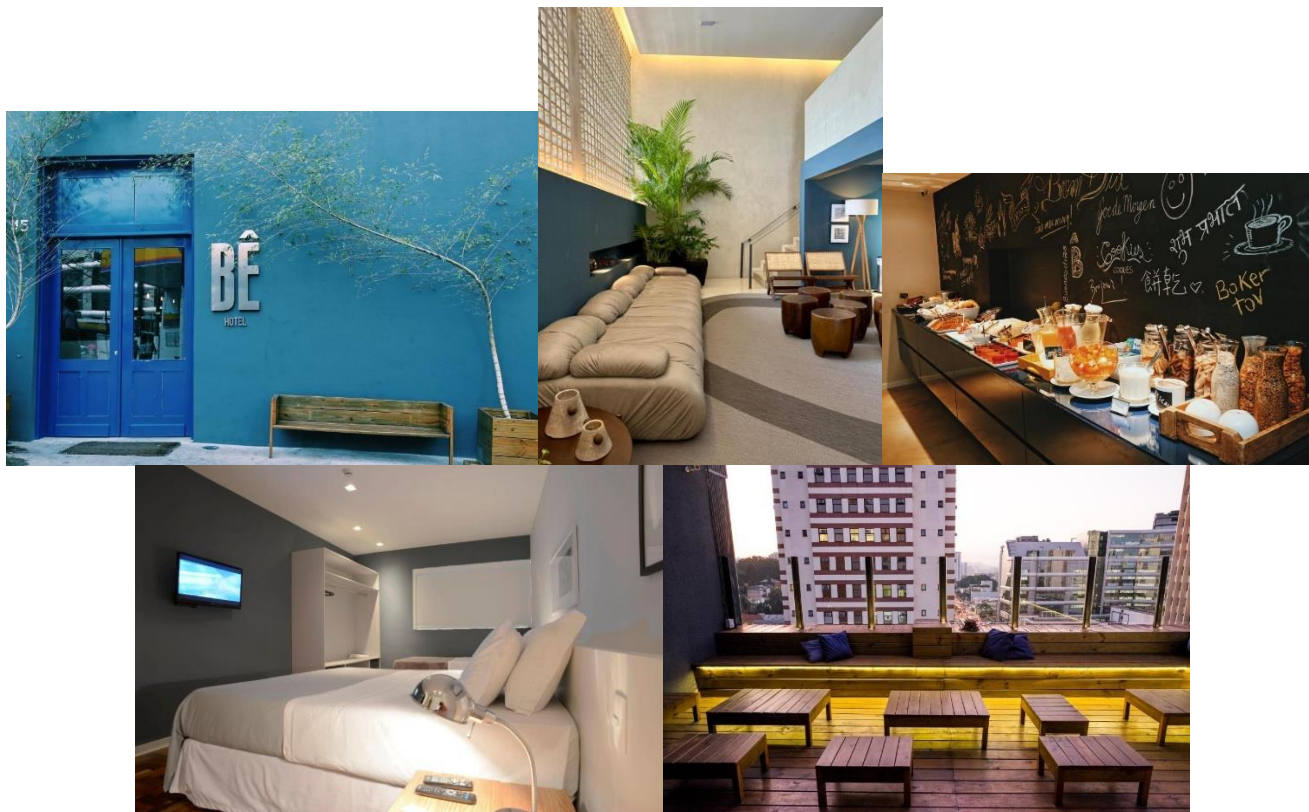

1.1.3 Bê Hotel

Address: Rua Monte Alegre, 45 – Barra Funda, São Paulo - SP, 05014-000 **Estimated daily rate:** R$300.00 to R$400 per night.

Distance from Fatec: 3 km

Walking time: 30 minutes

Uber / 99 Taxi travel time: 10 minutes