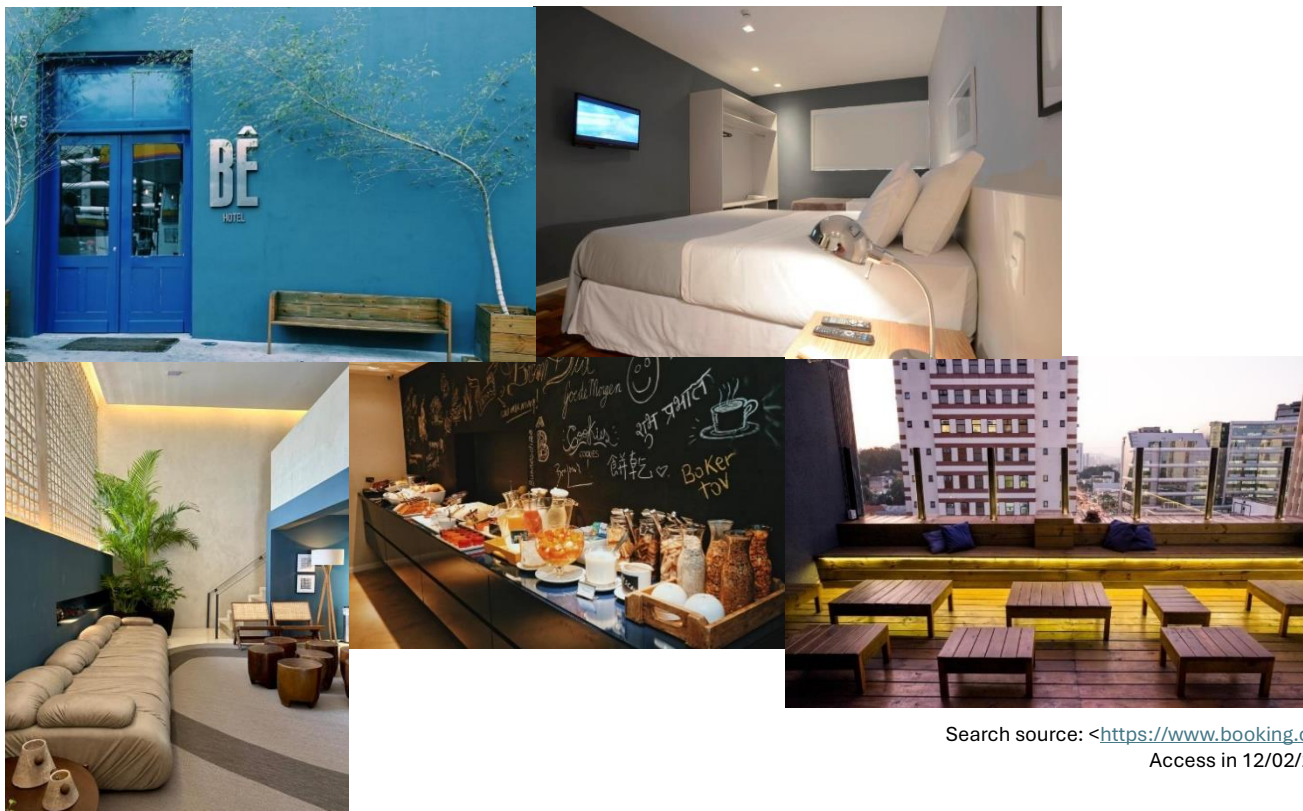

1.1.3 Bê Hotel

Address: Rua Monte Alegre, 45 – Barra Funda, São Paulo - SP, 05014-000 **Estimated daily rate:** R$300.00 to R$400 per night.

Distance from Fatec: 3 km

Walking time: 30 minutes

Uber / 99 Taxi travel time: 10 minutes