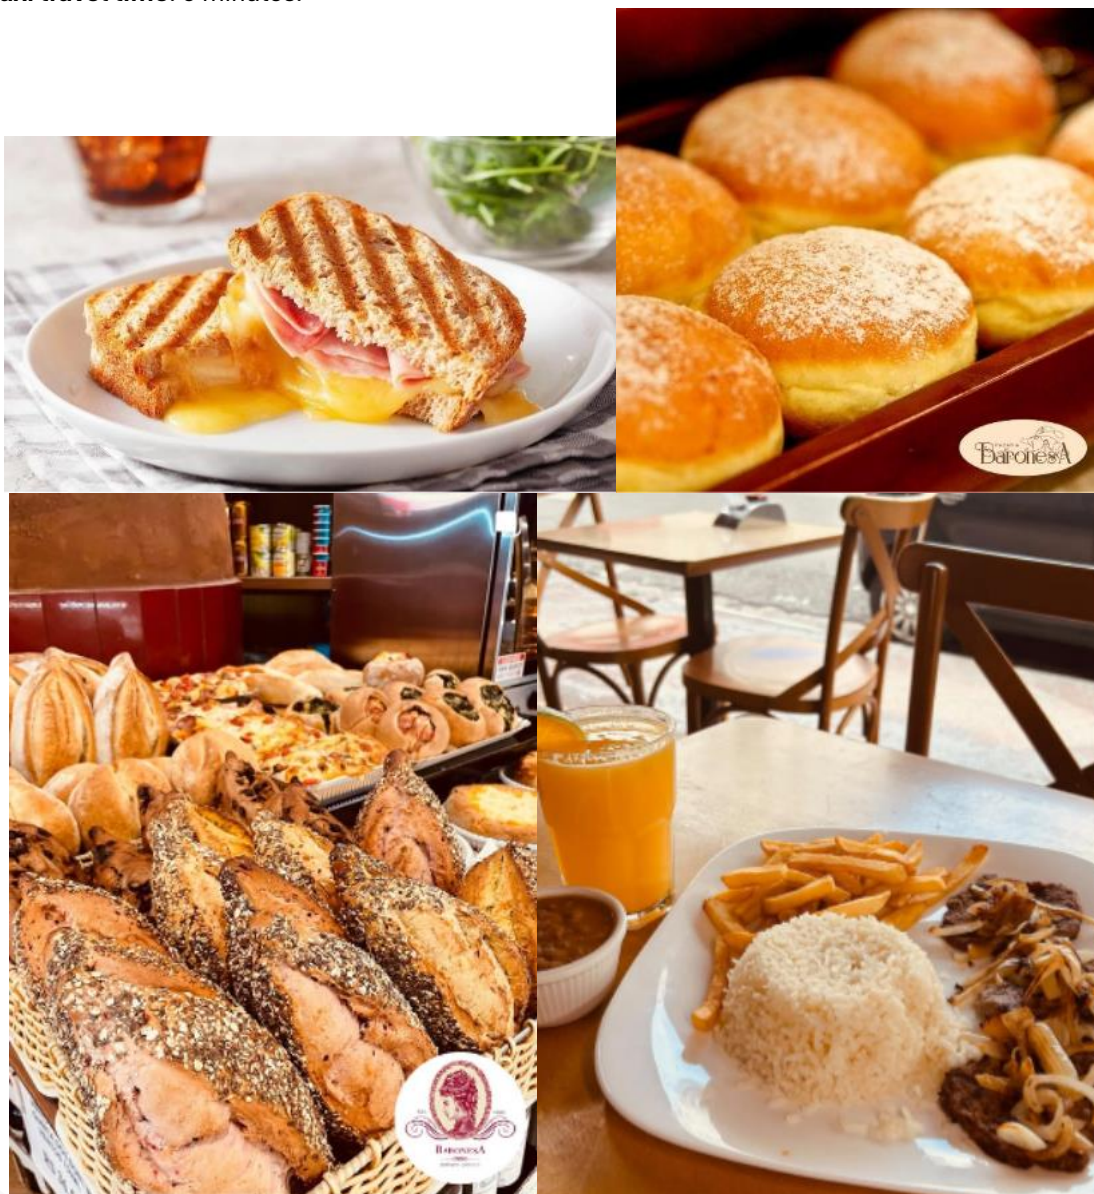

2.1.4 Padaria Baronesa

Address: Rua Dr. Albuquerque Lins, 1038 – Santa Cecília, São Paulo - SP, 01213-001.

Estimated meal cost: R$20 to R$40.00.

Distance from Fatec: 1,7 km.

Walking time: 22 minutes

Uber / 99 Taxi travel time: 9 minutes.