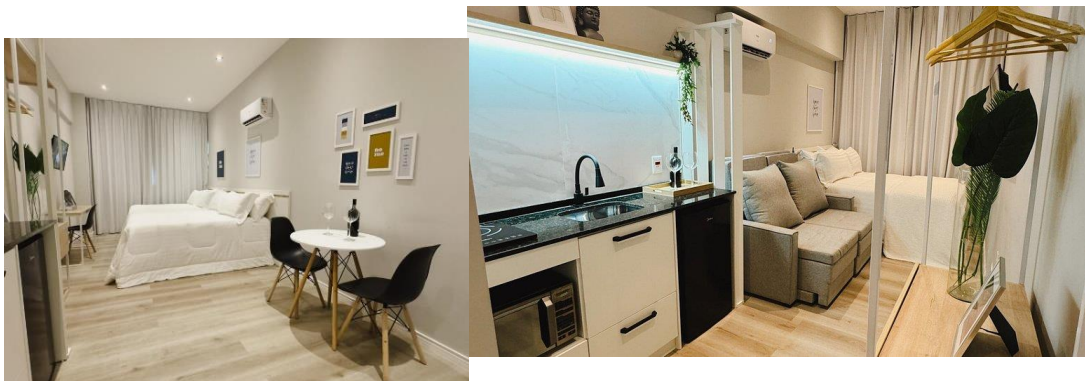

Estimated daily rate: R\$ 145.00 to R\$ 208.00 per night.

Distance from Fatec: 5 km.

Uber / 99 Taxi travel time: 26 minutes.

Search source: <<https://www.booking.com>>
Access in 12/02/2025.

1.1.5 Imagina Hostel - Consolação